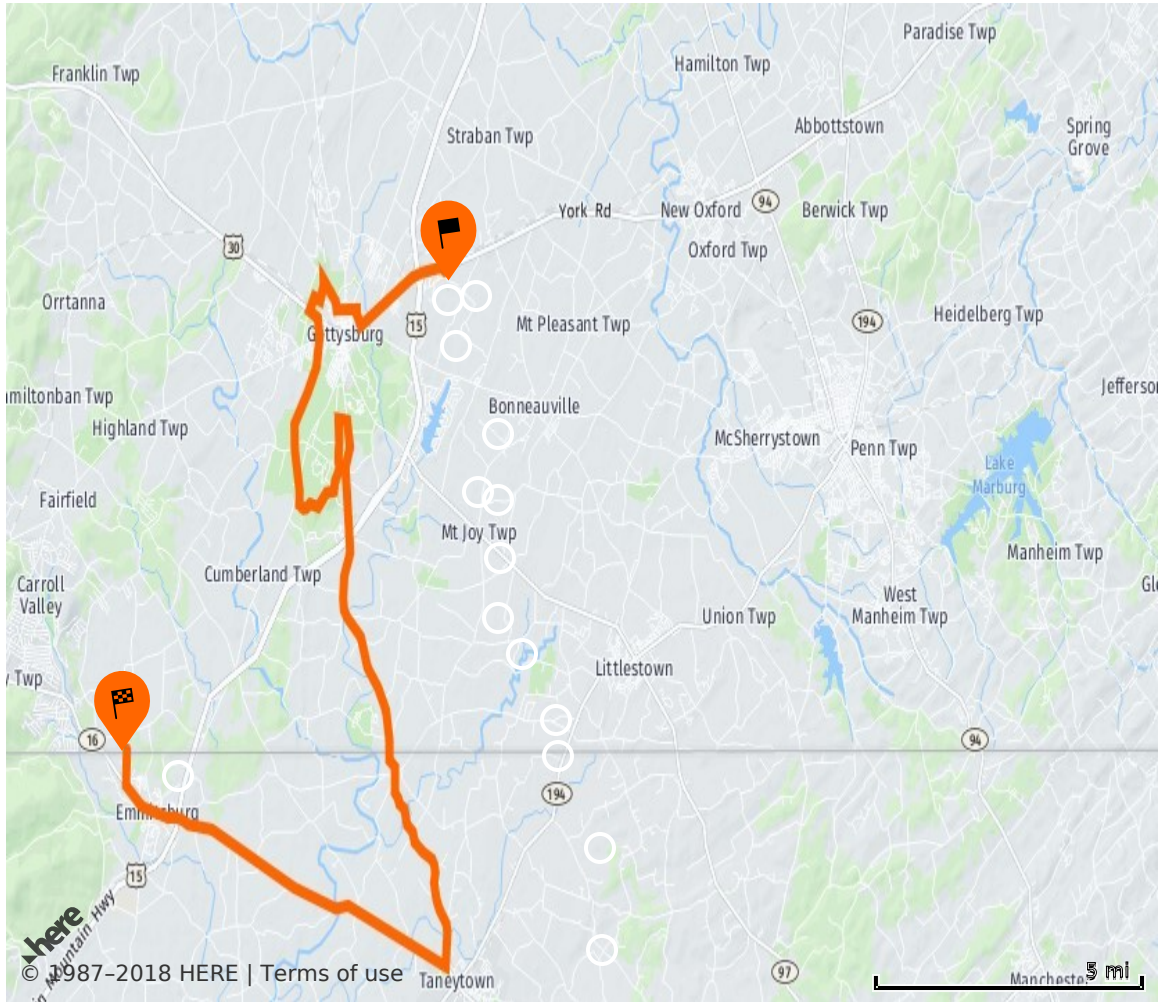

Battlefield H-D to Dave and Janes

32 mi / 1h 12m

[battlefield_to_daveandjanes.gpx](#)

- Start at 21 Cavalry Field Rd
21 Cavalry Field Rd, Gettysburg PA, 17325 0.1 mi / 1m
- Head toward York Rd on Cavalry Field Rd

- Turn left onto York Rd (US-30) 2.4 mi / 4m

- Turn right onto N 4th St 0.3 mi / 1m

↶ Turn left onto E Lincoln Ave 0.3 mi / 1m

↑ Continue on W Lincoln Ave 0.2 mi / 1m

↷ Turn right onto College Ave 0.2 mi / 1m

↑ Continue on Mummasburg Rd 0.4 mi / 1m

↶ Turn sharp left onto Doubleday Ave 0.4 mi / 1m

↷ Turn right onto Wadsworth Ave 0.2 mi / 1m

↶ Turn left onto Reynolds Ave 0.3 mi / 1m

↶ Turn left onto Lincoln Hwy (US-30) 0.3 mi / 1m

↑ Continue on Tract Rd 0.1 mi / 1m

Arrive at 2989 Tract Rd
2989 Tract Rd, Fairfield PA, 17320

Dave and Janes to Battlefield H-D

59 mi / 1h 40m

[daveandjanes_to_battlefield.gpx](#)

- Start at 2989 Tract Rd
 2989 Tract Rd, Fairfield PA, 17320 0.3 mi / 1m