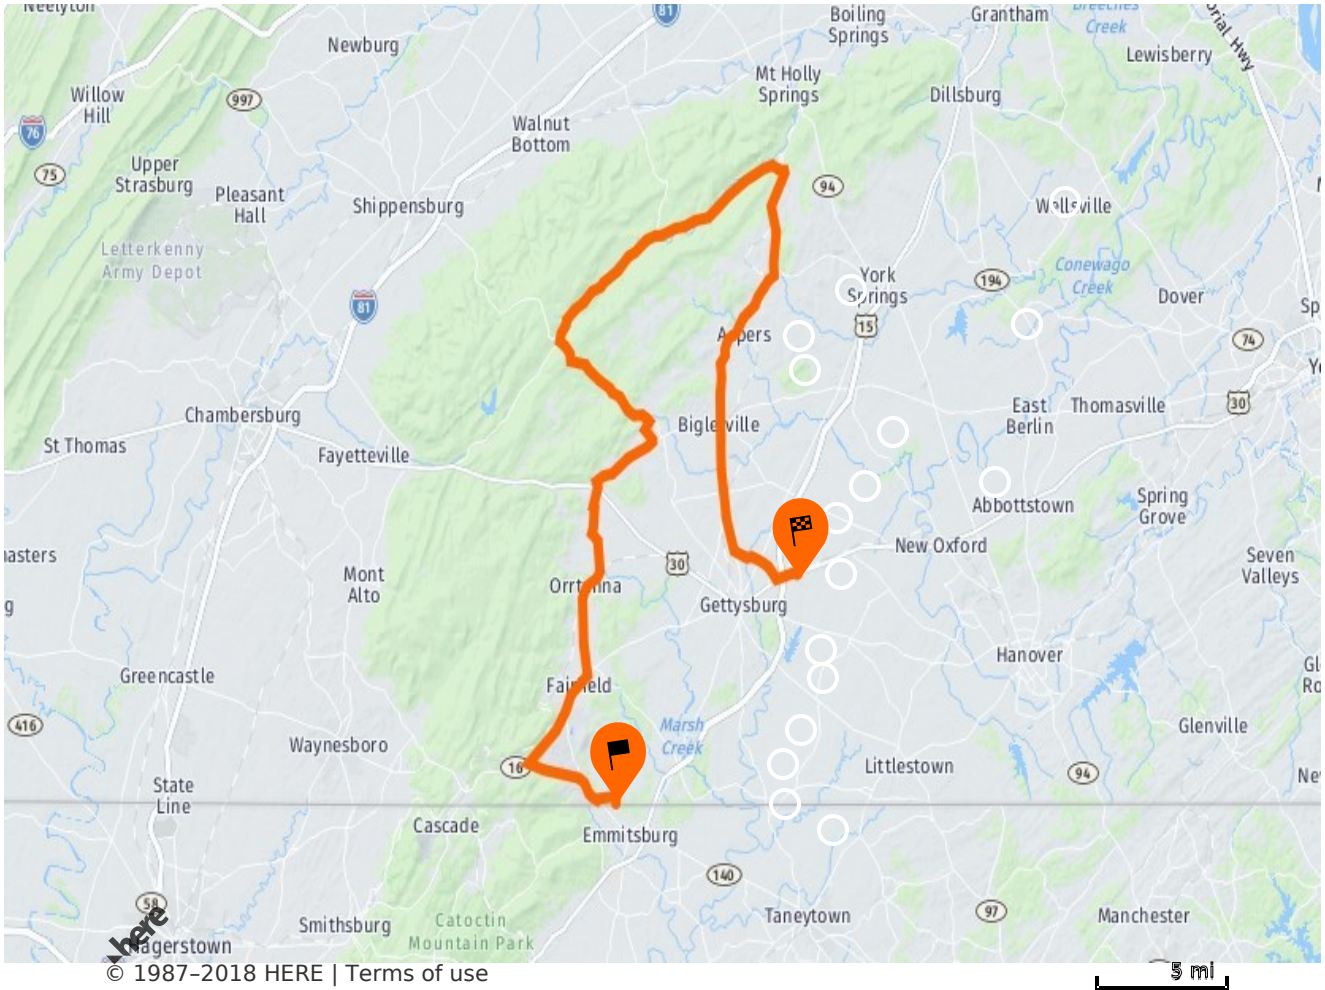

↑ Continue on Mummasburg Rd 0.4 mi / 1m

↶ Turn sharp left onto Doubleday Ave 0.4 mi / 1m

↷ Turn right onto Wadsworth Ave 0.2 mi / 1m

↶ Turn left onto Reynolds Ave 0.3 mi / 1m

↶ Turn left onto Lincoln Hwy (US-30) 0.3 mi / 1m

↑ Continue on Tract Rd 0.1 mi / 1m

Arrive at 2989 Tract Rd
2989 Tract Rd, Fairfield PA, 17320

Dave and Janes to Battlefield H-D

59 mi / 1h 40m

[daveandjanes_to_battlefield.gpx](#)

- Start at 2989 Tract Rd
 2989 Tract Rd, Fairfield PA, 17320 0.3 mi / 1m

- Head north on Tract Rd

- Turn left onto Orchard Rd 0.9 mi / 1m

- Turn right onto Waynesboro Pike (PA-16) 3.6 mi / 4m

➤ Turn sharp right onto Jacks Mountain Rd 2.8 mi / 4m

↑ Continue on Fairfield Rd (PA-116) 0.8 mi / 1m

↑ Continue on W Main St (PA-116) 0.7 mi / 2m

↑ Continue on Fairfield Rd (PA-116) 0.1 mi / 1m

↶ Turn left onto Carroll's Tract Rd 3.4 mi / 4m

↑ Continue on Orrtanna Rd 3.4 mi / 5m

↶ Turn left onto Old Route 30 0.1 mi / 1m