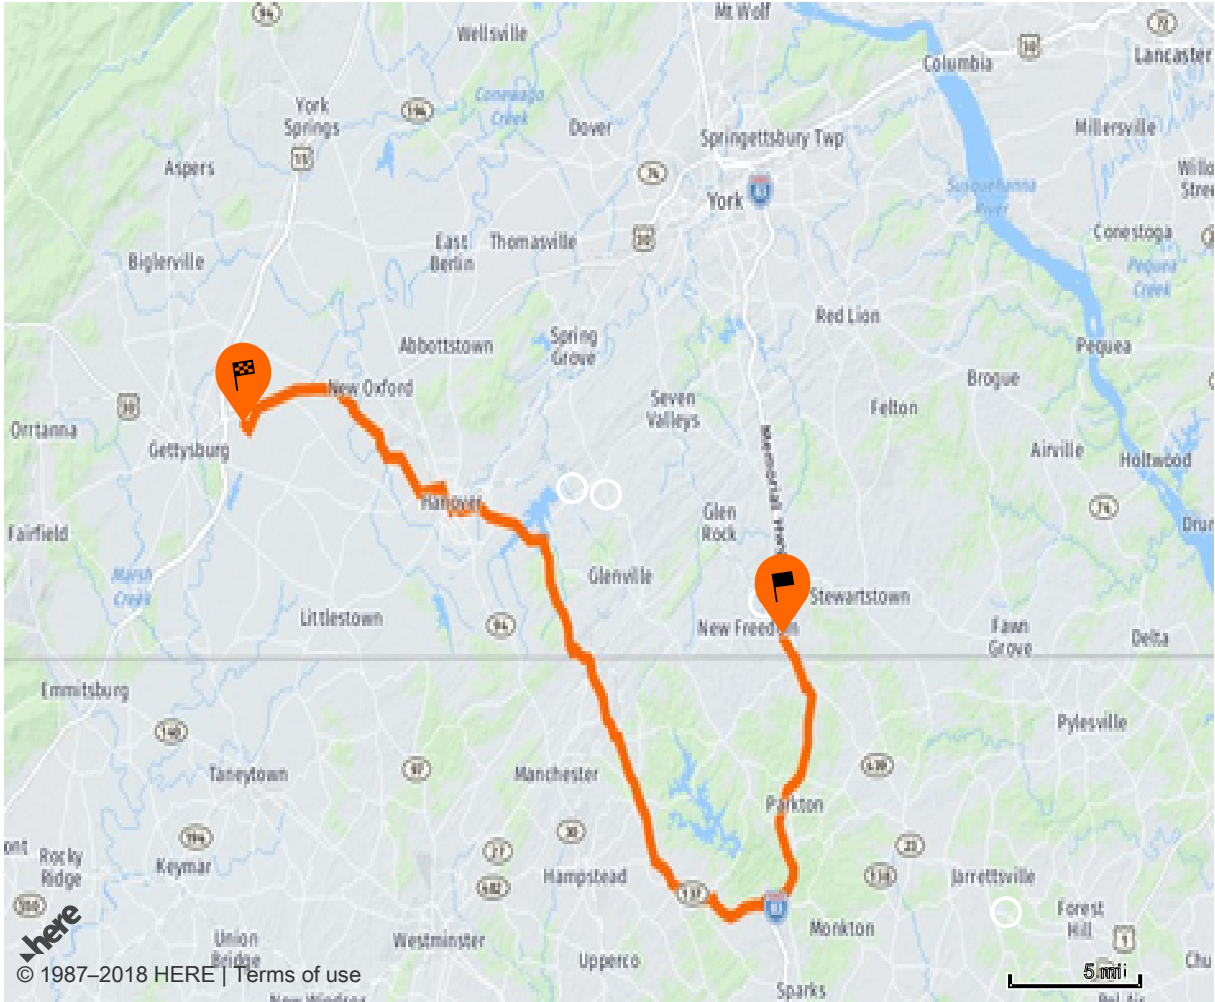

-  Turn right onto York Rd (US-30) 0.5 mi / 1m

↪	Turn right onto Granite Station Rd	1.4 mi / 2m
↶	Turn left onto Tall Oaks Rd	1.3 mi / 2m
↑	Continue on Bon-Ox Rd	1.1 mi / 1m
↪	Turn right onto Centennial Rd	4.9 mi / 8m
↶	Turn left onto Hanover Rd (PA-116)	0.1 mi / 1m
↑	Continue on Main St (PA-116)	0.5 mi / 1m
↪	Turn right onto S 3rd St	0.3 mi / 1m
↑	Continue on Mt Pleasant Rd	1.6 mi / 3m
↑	Continue on Narrow Dr	0.6 mi / 1m
↶	Turn left onto Narrow Dr	

↷ Turn right onto Susquehanna Trl S 0.7 mi / 1m

🚩 Arrive at 17308 Susquehanna Trl S, New Freedom PA, 17349

New Freedom to Battlefield H-D Helmets Required

[newfreedom_to_battlefield.gpx](#)

51 mi / 1h 28m

↑ Start at 17308 Susquehanna Trl S, New Freedom PA, 17349 0.9 mi / 1m

↑ Continue on York Rd (MD-45) 1.2 mi / 2m

↶ Turn left onto Old York Rd (MD-439) 0.1 mi / 1m

-
- ↑ Take ramp onto I-83 S (Baltimore Harrisburg Expy) toward 8.8 mi / 9m
-
- ↗ Take exit 27 onto MD-137 W (Mt Carmel Rd) 6.1 mi / 10m
-
- ↘ Turn right onto Falls Rd (MD-25) 6.2 mi / 10m
-
- ↙ Turn left onto Hoffmanville Rd 2.7 mi / 4m
-
- ↑ Continue on Church St S 0.8 mi / 1m
-
- ↑ Continue on Church St N 0.8 mi / 1m
-
- ↙ Turn left onto Glenville Rd 0.1 mi / 1m
-
- ↘ Turn right onto Blue Hill Rd 4.4 mi / 9m
-
- ↙ Turn left onto Blooming Grove Rd (PA-216) 3.7 mi / 6m
-
- ↙ Turn left onto York St (PA-116)

	1.4 mi / 3m
↩ Turn left onto E Walnut St	0.1 mi / 1m
↷ Turn right onto Baltimore St (PA-94)	0.9 mi / 3m
↩ Turn left onto W Elm Ave	1.1 mi / 2m
↷ Turn right onto N Oxford Ave	2.3 mi / 4m
↷ Turn right onto Black Ln	0.6 mi / 1m
↑ Continue on Irishtown Rd	0.7 mi / 1m
↑ Continue on Kohler Mill Rd	1 mi / 2m
↑ Continue on Fleshman Mill Rd	0.2 mi / 1m
↷ Turn right onto Fleshman Mill Rd	1.1 mi / 2m