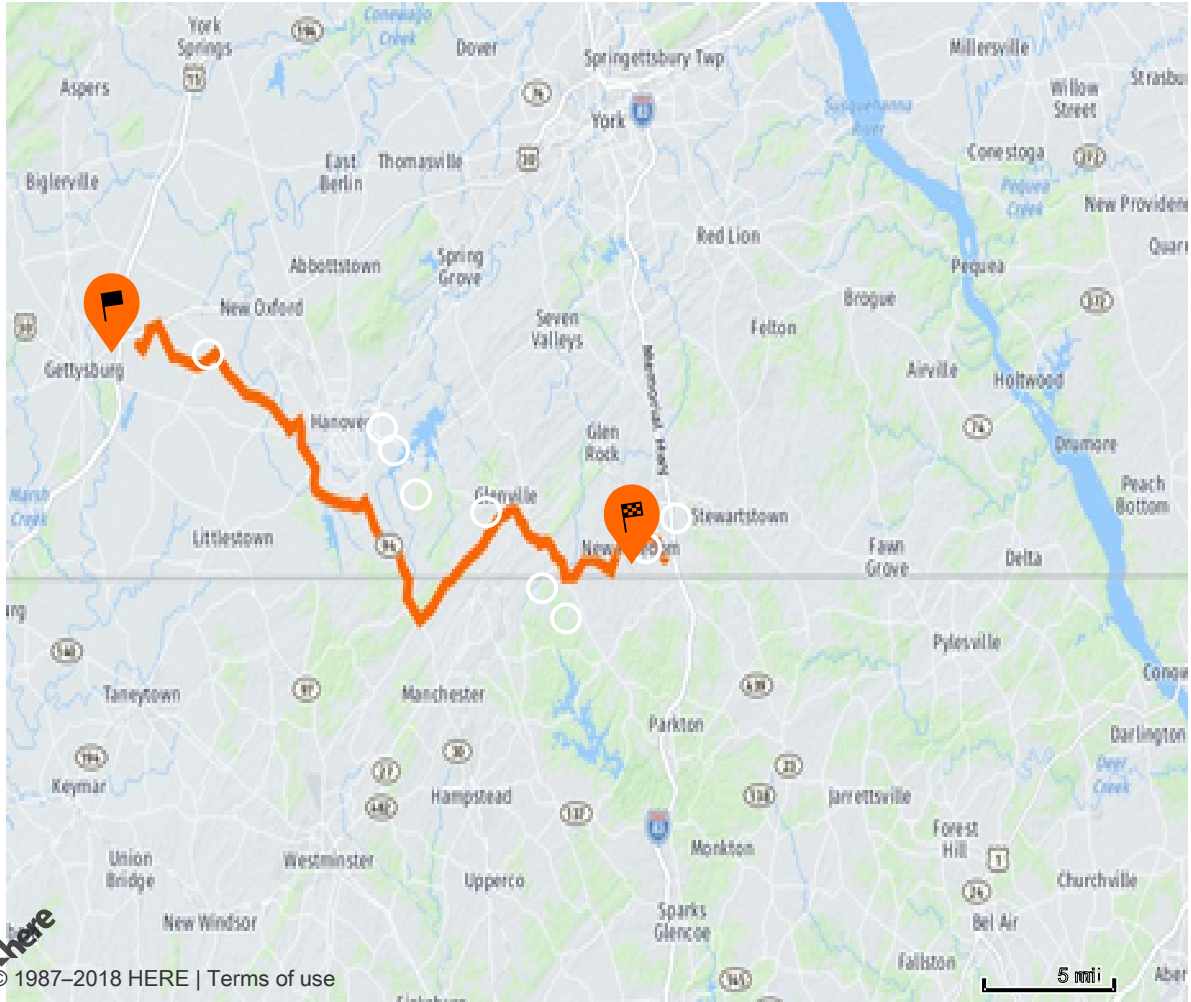

Battlefield H-D to New Freedom Helmets Required

[battlefield_to_newfreedom.gpx](#)

39 mi / 1h 19m

-  Start at 125 Cavalry Field Rd, Gettysburg PA, 17325 0.3 mi / 1m

-  Turn left onto Hoffman Rd 0.8 mi / 1m

-  Turn right onto York Rd (US-30) 0.5 mi / 1m

↪	Turn right onto Granite Station Rd	1.4 mi / 2m
↶	Turn left onto Tall Oaks Rd	1.3 mi / 2m
↑	Continue on Bon-Ox Rd	1.1 mi / 1m
↪	Turn right onto Centennial Rd	4.9 mi / 8m
↶	Turn left onto Hanover Rd (PA-116)	0.1 mi / 1m
↑	Continue on Main St (PA-116)	0.5 mi / 1m
↪	Turn right onto S 3rd St	0.3 mi / 1m
↑	Continue on Mt Pleasant Rd	1.6 mi / 3m
↑	Continue on Narrow Dr	0.6 mi / 1m
↶	Turn left onto Narrow Dr	

		0.7 mi / 2m
↑	Continue on Fairview Dr	2.3 mi / 8m
↷	Turn right onto Baltimore Pike (PA-94)	3.7 mi / 6m
↑	Continue on Hanover Pike (MD-30)	1.8 mi / 2m
↶	Turn left onto Wentz Rd	2.4 mi / 4m
↑	Continue on Wentz Rd	0.1 mi / 1m
↷	Turn slightly right onto Glenville Rd	4 mi / 7m
↷	Turn slightly right onto Glenville Rd	0.1 mi / 1m
↷	Turn right onto Blooming Grove Rd (PA-216)	0.8 mi / 1m
↷	Turn right onto Steltz Rd (PA-516)	0.1 mi / 1m

↑ Start at 17308 Susquehanna Trl S, New Freedom PA, 17349 0.9 mi / 1m

↑ Continue on York Rd (MD-45) 1.2 mi / 2m

↶ Turn left onto Old York Rd (MD-439) 0.1 mi / 1m

-
- ↑ Take ramp onto I-83 S (Baltimore Harrisburg Expy) toward 8.8 mi / 9m
-
- ↗ Take exit 27 onto MD-137 W (Mt Carmel Rd) 6.1 mi / 10m
-
- ↘ Turn right onto Falls Rd (MD-25) 6.2 mi / 10m
-
- ↙ Turn left onto Hoffmanville Rd 2.7 mi / 4m
-
- ↑ Continue on Church St S 0.8 mi / 1m
-
- ↑ Continue on Church St N 0.8 mi / 1m
-
- ↙ Turn left onto Glenville Rd 0.1 mi / 1m
-
- ↘ Turn right onto Blue Hill Rd 4.4 mi / 9m
-
- ↙ Turn left onto Blooming Grove Rd (PA-216) 3.7 mi / 6m
-
- ↙ Turn left onto York St (PA-116)