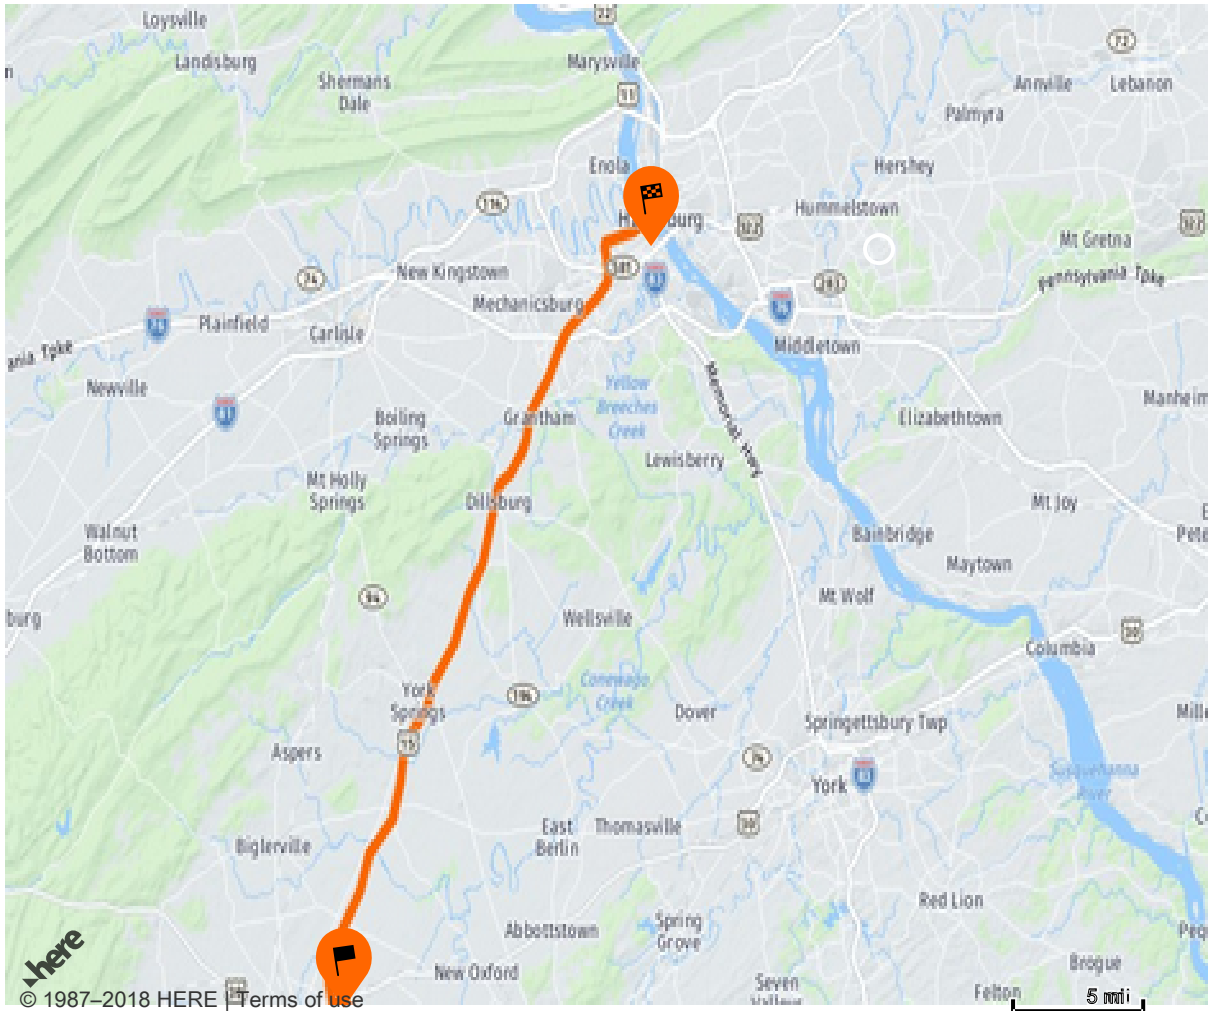

Battlefield H-D to Dockside Willies

battlefield_to_dockside.gpx

36 mi / 46m

- Start at 121 Cavalry Field Rd
-  125 Cavalry Field Rd, Gettysburg PA, 17325 0.5 mi / 2m
- Head toward V-Twin Dr on Cavalry Field Rd

-  Turn left onto York Rd (US-30) 0.6 mi / 1m

-  Take ramp onto US-15 N toward Harrisburg 33 mi / 38m

 Keep right onto Camp Hill Byp (US-11/US-15) 0.1 mi / 1m

 Keep right onto Camp Hill Byp (US-11 N/US-15 N) toward Marysville/I-81 1.3 mi / 2m

 Turn right onto N Front St 0.6 mi / 1m

 Arrive at 449 S Front St
449 S Front St, Lemoyne PA, 17043

Dockside Willies to Battlefield H-D

[dockside_to_battlefield.gpx](#)

43 mi / 1h 17m

Start at 449 S Front St, Lemoyne, PA 17043, United States

↑ Continue on Bridge St 1.7 mi / 5m

↑ Continue on Old York Rd 4.3 mi / 7m

↪ Turn right onto Wyndamere Rd (PA-177) 1.6 mi / 3m

↑ Continue on Potts Hill Rd (PA-177) 1.4 mi / 2m

↑ Continue on Market St (PA-177) 0.5 mi / 1m