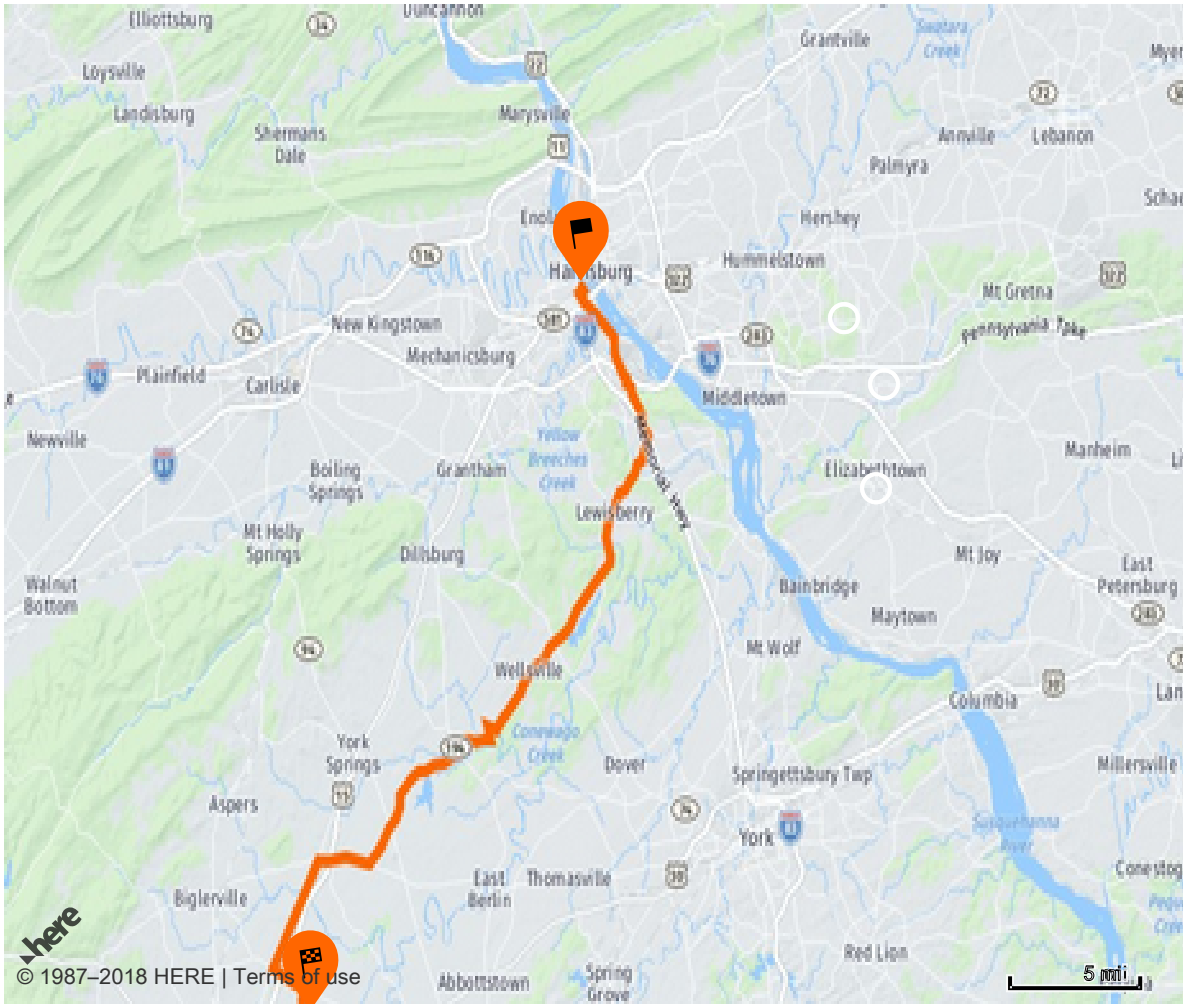

Battlefield H-D to Dockside Willies

battlefield_to_dockside.gpx

36 mi / 46m

- Start at 121 Cavalry Field Rd
-  125 Cavalry Field Rd, Gettysburg PA, 17325 0.5 mi / 2m
- Head toward V-Twin Dr on Cavalry Field Rd

-  Turn left onto York Rd (US-30) 0.6 mi / 1m

-  Take ramp onto US-15 N toward Harrisburg 33 mi / 38m

 Keep right onto Camp Hill Byp (US-11/US-15) 0.1 mi / 1m

 Keep right onto Camp Hill Byp (US-11 N/US-15 N) toward Marysville/I-81 1.3 mi / 2m

 Turn right onto N Front St 0.6 mi / 1m

 Arrive at 449 S Front St
449 S Front St, Lemoyne PA, 17043

Dockside Willies to Battlefield H-D

[dockside_to_battlefield.gpx](#)

43 mi / 1h 17m

Start at 449 S Front St, Lemoyne, PA 17043, United States

↑ Continue on Bridge St 1.7 mi / 5m

↑ Continue on Old York Rd 4.3 mi / 7m

↪ Turn right onto Wyndamere Rd (PA-177) 1.6 mi / 3m

↑ Continue on Potts Hill Rd (PA-177) 1.4 mi / 2m

↑ Continue on Market St (PA-177) 0.5 mi / 1m