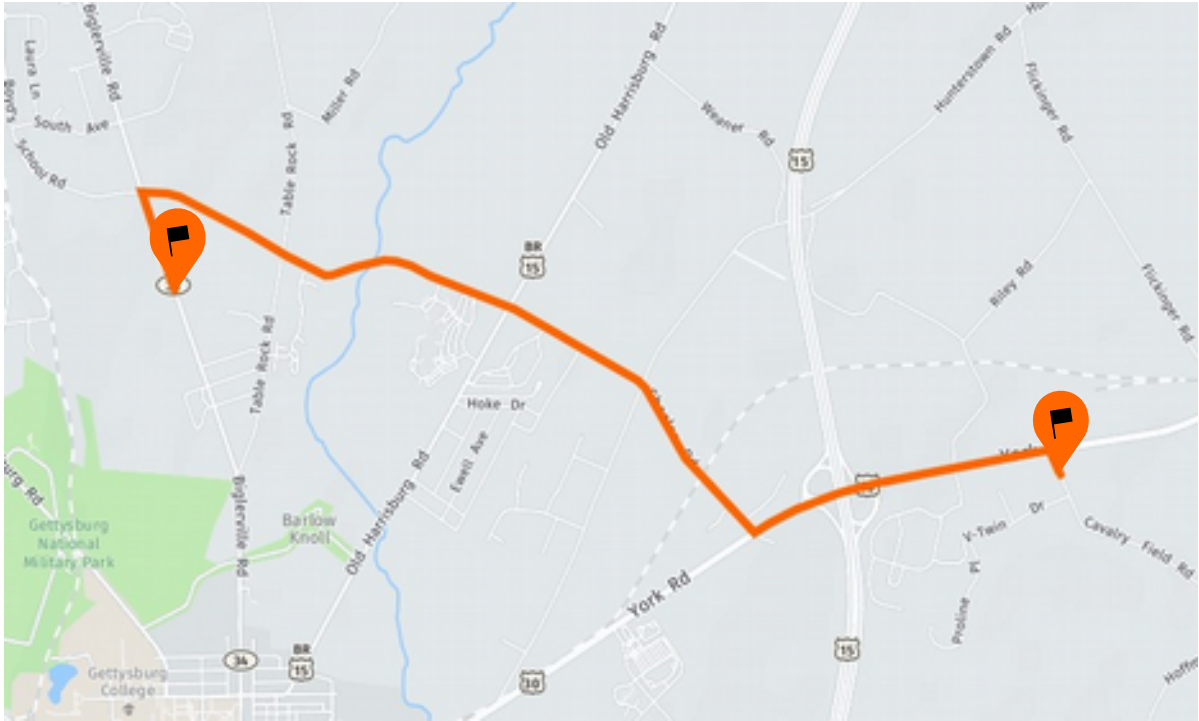

↷ Turn right onto W Main St (MD-140) 1.7 mi / 3m

↑ Continue on Waynesboro Pike (PA-16) 14.1 mi / 20m

↷ Turn right onto Quincy Rd (PA-997) 0.6 mi / 1m

↑ Continue on Anthony Hwy (PA-997) 11 mi / 19m

↷ Turn right onto Lincoln Way E (US-30) 2.3 mi / 3m

- ↪ Turn right onto N Lake Rd 2.5 mi / 5m

↷ Turn right onto Lincoln Hwy (US-30) 4 mi / 6m

⤴ Pass 2 roundabouts and continue on Lincoln Way W (US-30) 6.7 mi / 11m

↷ Turn right onto Swift Run Rd 2.8 mi / 4m

↷ Turn right onto Boyds School Rd 1.3 mi / 2m

↶ Turn left onto Biglerville Rd (PA-34) 0.3 mi / 1m

Arrive at 1101 Biglerville Rd

🚩 1101 Biglerville Rd, Gettysburg PA, 17325

Half Pint Creamery to Battlefield H-D

3.7 mi / 7m

halfpint_to_battlefield.gpx

© 1987–2018 HERE | Terms of use

- Start at 1101 Biglerville Rd
1101 Biglerville Rd, Gettysburg PA, 17325
0.3 mi / 1m
Head toward Boyd's School Rd on Biglerville Rd (PA-34)