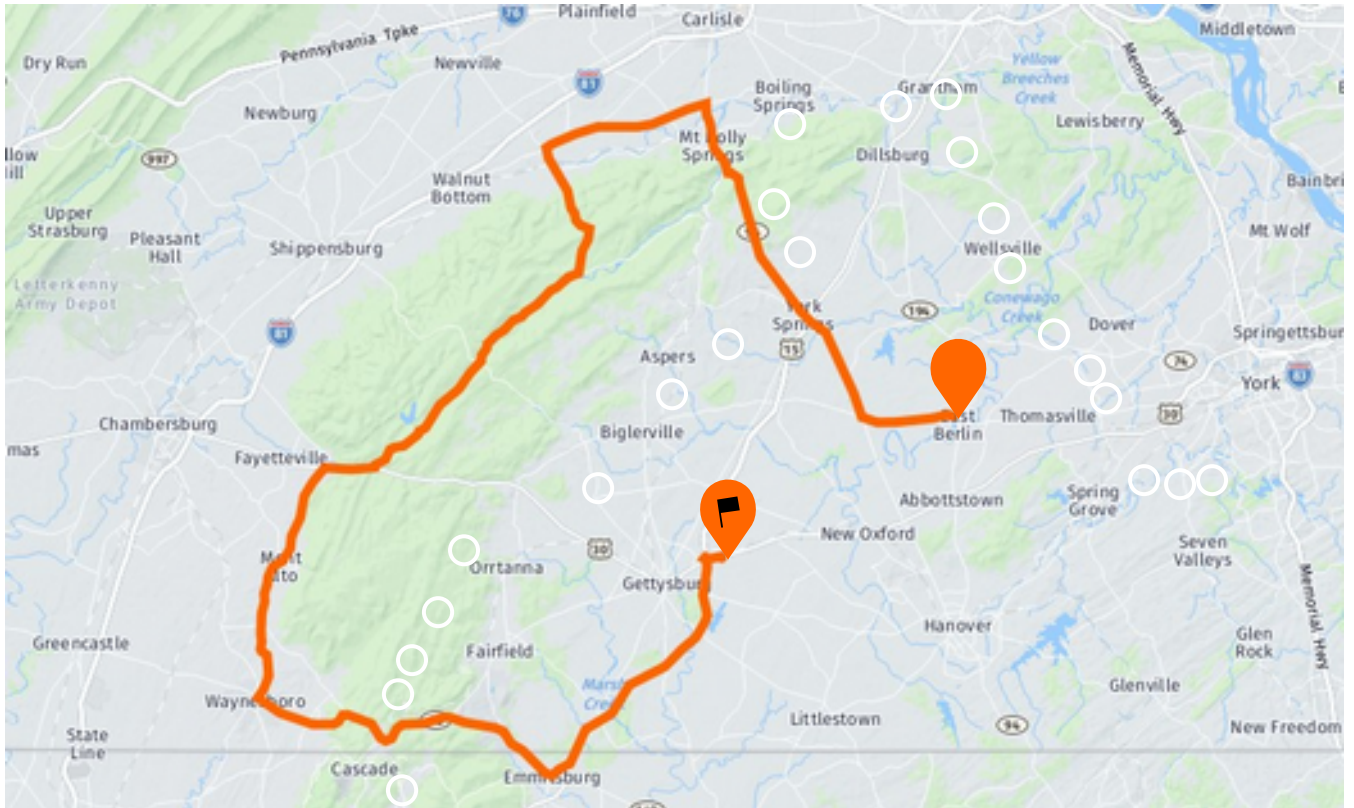

Battlefield H-D to Hog Wild BBQ HELMETS REQUIRED

92 mi / 2h 21m

[battlefield_to_hogwild.gpx](#)

© 1987–2018 HERE | Terms of use

- ↑
  •
  Start at 21 Cavalry Field Rd
  21 Cavalry Field Rd, Gettysburg PA, 17325
  0.1 mi / 1m

- ↶
  ↶
  Head toward York Rd on Cavalry Field Rd
  0.7 mi / 1m

- ↑
  ↑
  Take ramp onto US-15 S toward Frederick
  11.8 mi / 11m