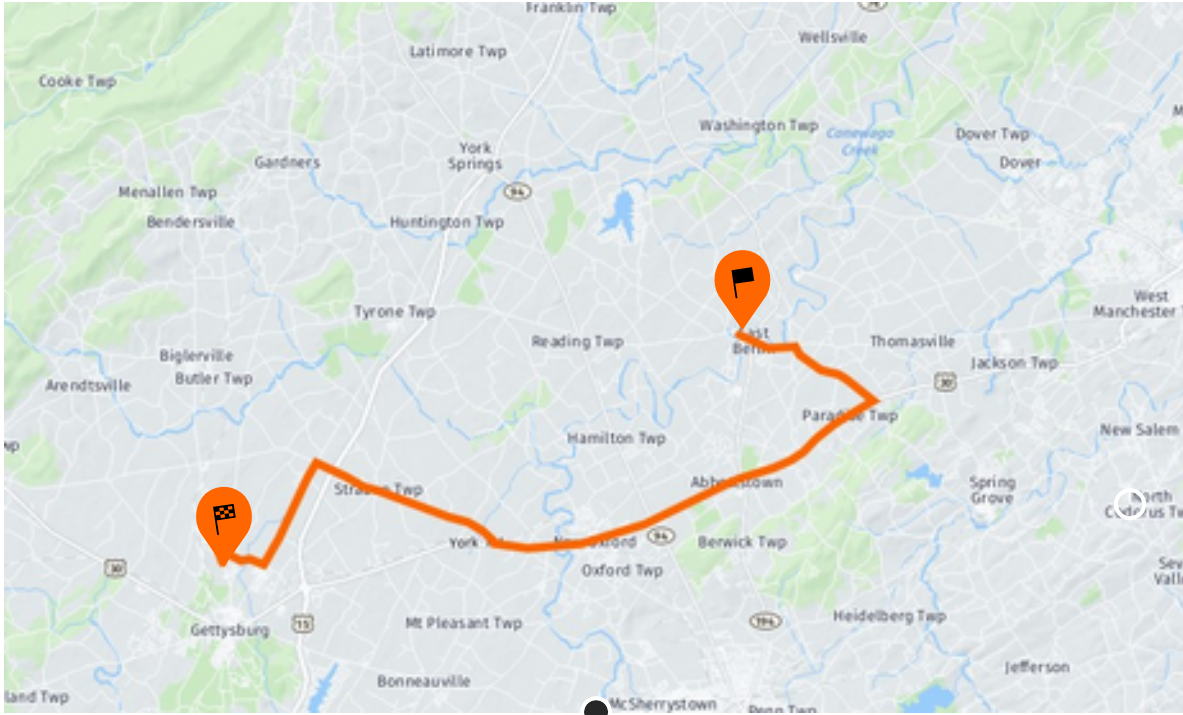

Hog Wild BBQ to Half Pint Creamery

24 mi / 43m

[hogwild_to_halfpint.gpx](#)

© 1987–2018 HERE | Terms of use

- ↑ Start at 507 W King St
  507 W King St, East Berlin PA, 17316 0.8 mi / 2m

  Head toward S 5th St on W King St (PA-234)

- ↑ Continue on E Berlin Rd (PA-234) 0.7 mi / 1m

- ↪ Turn right onto N Lake Rd 2.5 mi / 5m