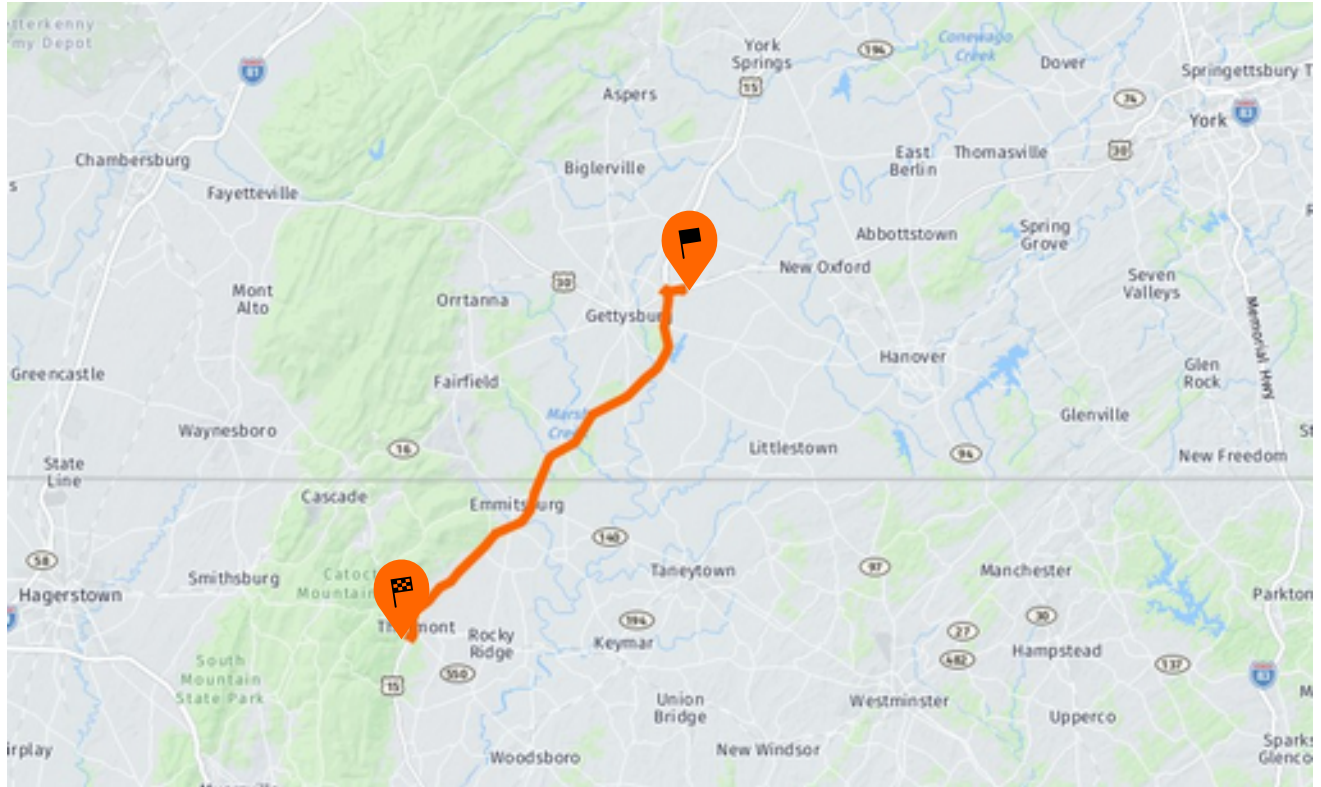

Battlefield H-D to Mountain Gate Restaurant

23 mi / 27m

[battlefield_to_mtngate.gpx](#)

here

© 1987–2018 HERE | Terms of use

- ↑ Start at 21 Cavalry Field Rd
21 Cavalry Field Rd, Gettysburg PA, 17325 0.1 mi / 1m
Head toward York Rd on Cavalry Field Rd
- ↶ Turn left onto York Rd (US-30) 0.7 mi / 1m
- ↶ Take ramp onto US-15 S toward Frederick 11.8 mi / 11m

↑ Continue on Catoclin Mountain Hwy (US-15) 9.8 mi / 11m

↗ Take ramp toward Thurmont/MD-806 0.2 mi / 1m

↶ Turn left onto Thurmont Blvd 0.1 mi / 1m

↶ Turn left onto Frederick Rd (MD-806) 0.2 mi / 1m

Arrive at Mountain Gate Family Restaurant
136 Frederick Rd, Thurmont MD, 21788

Your destination is on the left.

Mountain Gate Restaurant to Battlefield H-D

75 mi / 2h 16m

[mtngate_to_battlefield.gpx](#)

© 1987–2018 HERE | Terms of use

- ↑
●
Start at Mountain Gate Family Restaurant
136 Frederick Rd, Thurmont MD, 21788
0.2 mi / 1m

↑ Continue on Wayne Ave (PA-316) 1.6 mi / 3m

↑ Continue on S 2nd St (PA-316) 0.6 mi / 2m

↑ Continue on S 2nd St (US-11) 0.1 mi / 1m

↑ Continue on N 2nd St (US-11) 0.4 mi / 1m

↑ Continue on Philadelphia Ave (US-11) 0.5 mi / 1m