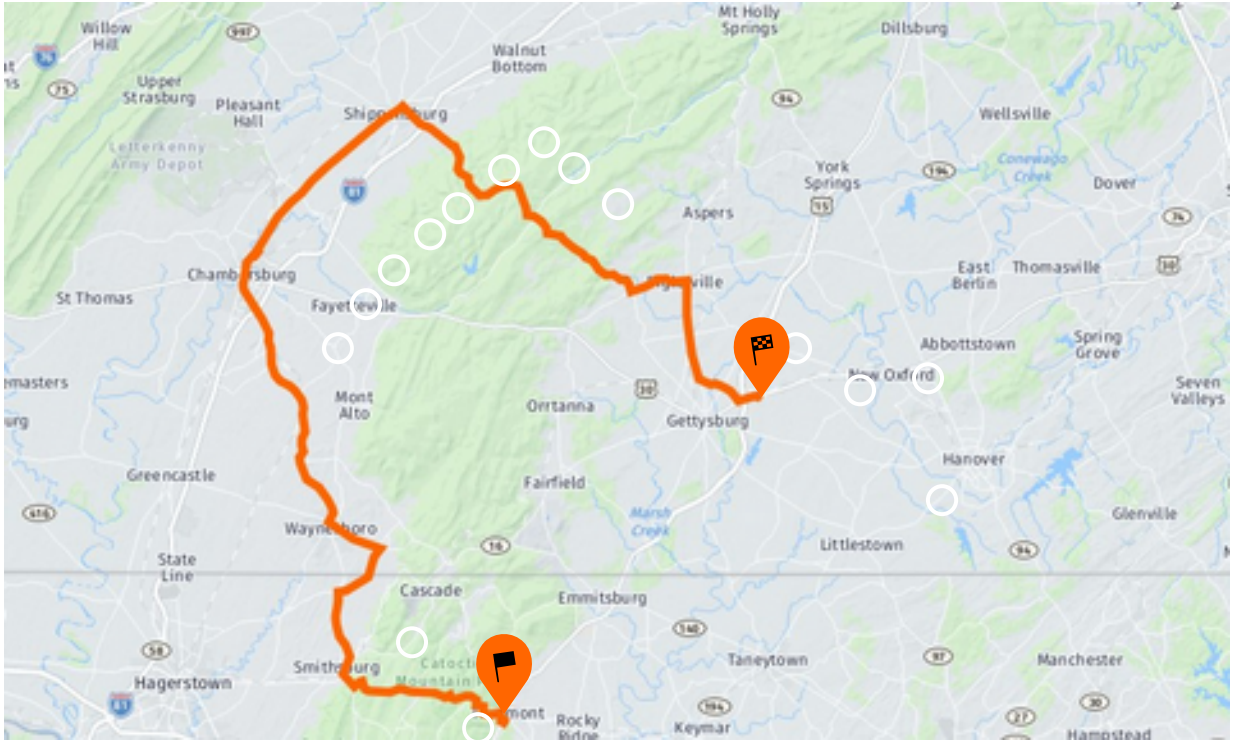

Battlefield H-D to Mountain Gate Restaurant

23 mi / 27m

[battlefield_to_mtngate.gpx](#)

here

© 1987–2018 HERE | Terms of use

- ↑ Start at 21 Cavalry Field Rd
21 Cavalry Field Rd, Gettysburg PA, 17325 0.1 mi / 1m
Head toward York Rd on Cavalry Field Rd
- ↶ Turn left onto York Rd (US-30) 0.7 mi / 1m
- ↶ Take ramp onto US-15 S toward Frederick 11.8 mi / 11m

↑ Continue on Catoclin Mountain Hwy (US-15) 9.8 mi / 11m

↗ Take ramp toward Thurmont/MD-806 0.2 mi / 1m

↶ Turn left onto Thurmont Blvd 0.1 mi / 1m

↶ Turn left onto Frederick Rd (MD-806) 0.2 mi / 1m

Arrive at Mountain Gate Family Restaurant
136 Frederick Rd, Thurmont MD, 21788

Your destination is on the left.

Mountain Gate Restaurant to Battlefield H-D

75 mi / 2h 16m

[mtngate_to_battlefield.gpx](#)

© 1987–2018 HERE | Terms of use

- ↑
●
Start at Mountain Gate Family Restaurant
136 Frederick Rd, Thurmont MD, 21788
0.2 mi / 1m

↑ Continue on Wayne Ave (PA-316) 1.6 mi / 3m

↑ Continue on S 2nd St (PA-316) 0.6 mi / 2m

↑ Continue on S 2nd St (US-11) 0.1 mi / 1m

↑ Continue on N 2nd St (US-11) 0.4 mi / 1m

↑ Continue on Philadelphia Ave (US-11) 0.5 mi / 1m