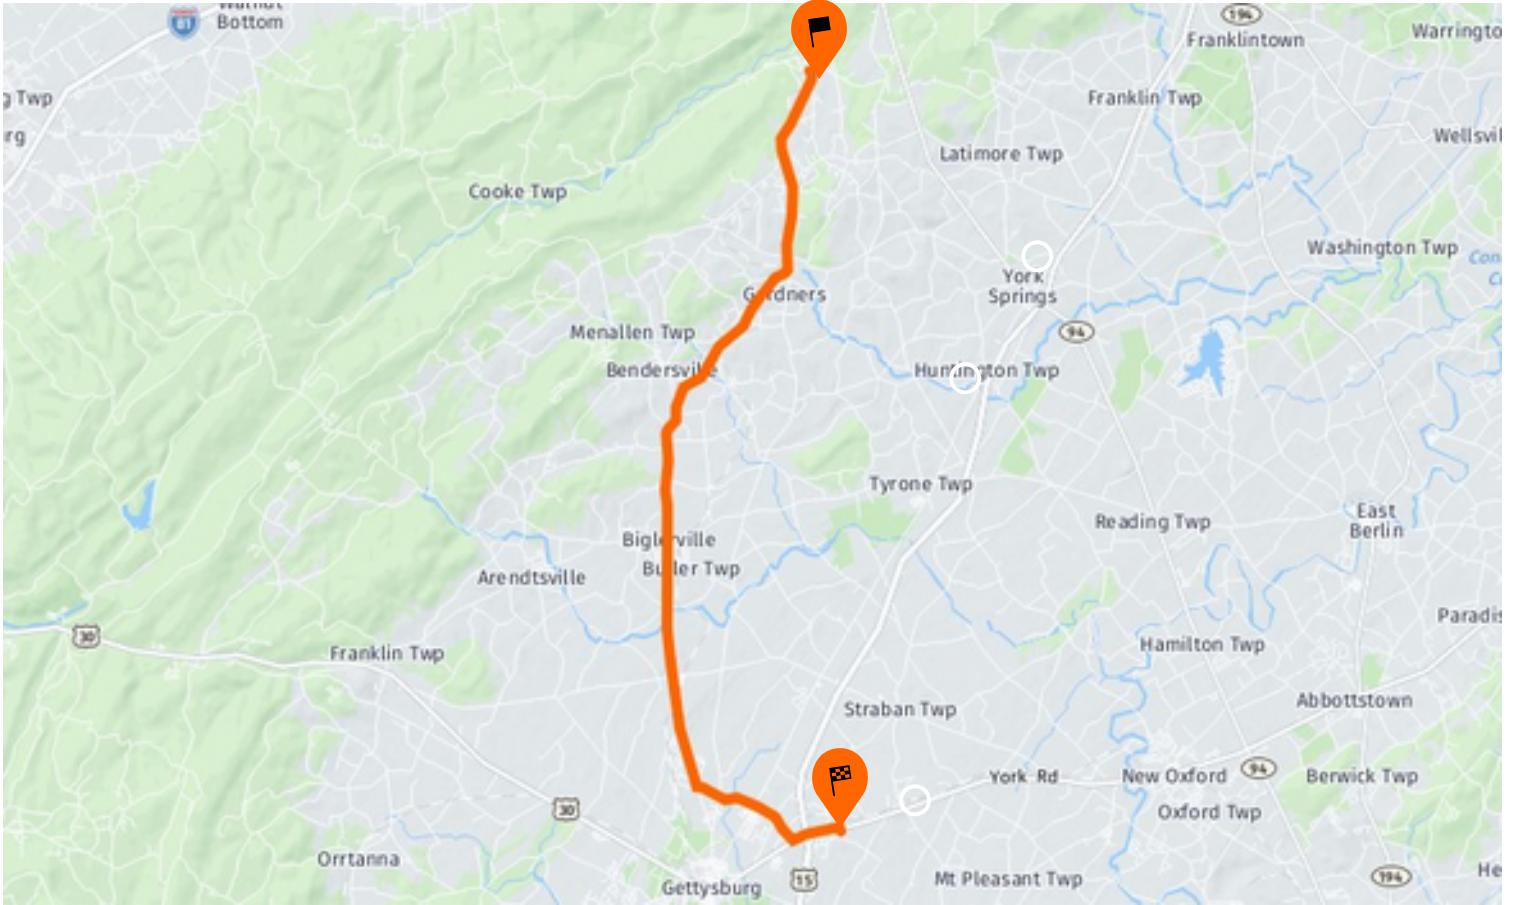

Turn left onto York Rd (US-30)

2.9 mi / 5m

0.3 mi / 1m

Take the 2nd exit from Lincoln Sq roundabout onto

↪ Turn right onto Buford Ave (US-30) 14.4 mi / 20m

↪ Turn right onto Pine Grove Rd (PA-233) 13.3 mi / 21m

↑ Continue on Pine Grove Rd 6.7 mi / 11m

Arrive at 1 Pine Grove Rd

🚩 1 Pine Grove Rd, Gardners PA, 17324

Pine Grove to Battlefield

[pinegrove_to_battlefield.gpx](#)

19.2 mi / 32m

here

© 1987–2018 HERE | Terms of use

- ↑ Start at 1 Pine Grove Rd
1 Pine Grove Rd, Gardner's PA, 17324
0 mi / 1m
- ↘ Head toward Pine School Rd on Pine Grove Rd

↘ Turn right onto Carlisle Rd (PA-34) 10.4 mi / 15m

- ↑ Continue on N Main St (PA-34) 0.8 mi / 2m

↑ Continue on Biglerville Rd (PA-34) 4.5 mi / 7m

↶ Turn left onto Boyd's School Rd 1.3 mi / 2m

↑ Continue on Shealer Rd 1.1 mi / 2m

↶ Turn left onto York Rd (US-30) 1 mi / 1m

↷ Turn right onto Cavalry Field Rd 0.1 mi / 1m