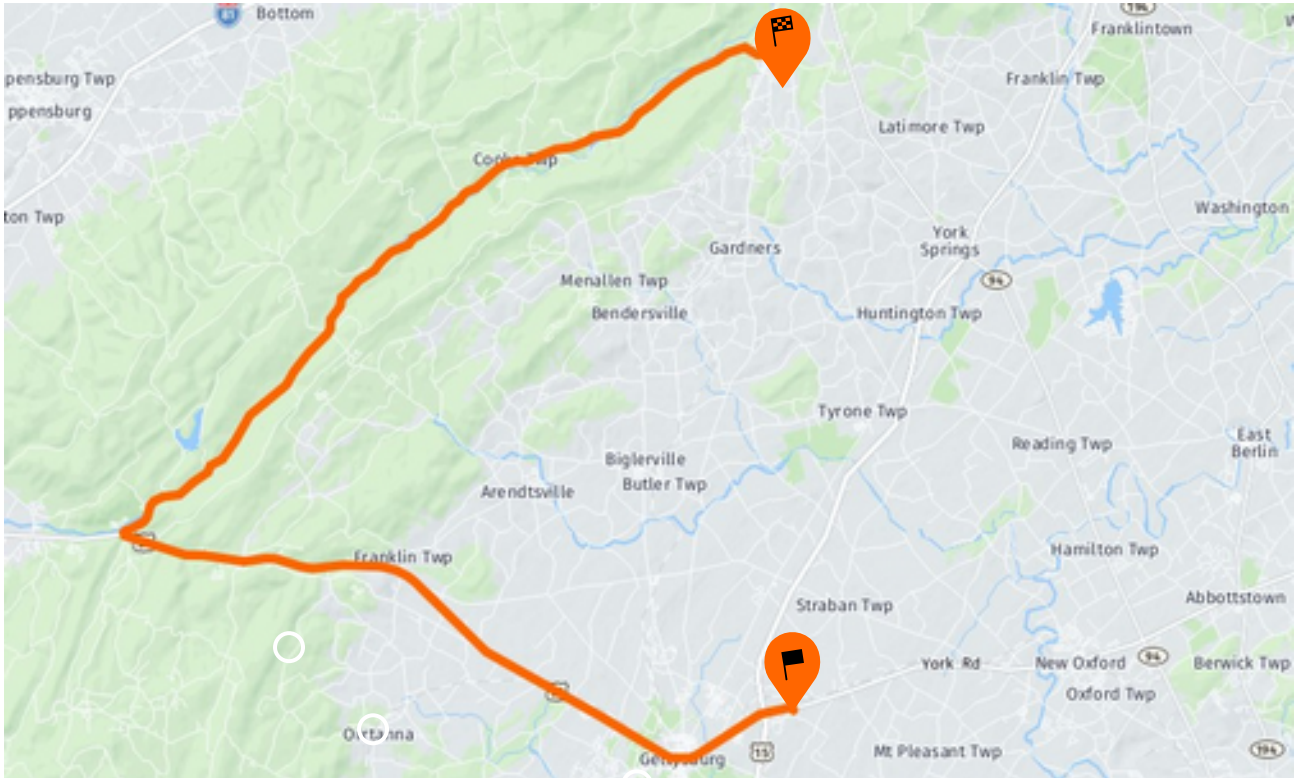

Battlefield to Pine Grove

37.7 mi / 1h

[battlefield_to_pinegrove.gpx](#)

© 1987–2018 HERE | Terms of use

Start at 21 Cavalry Field Rd
21 Cavalry Field Rd, Gettysburg PA, 17325

0.1 mi / 1m

Head toward York Rd on Cavalry Field Rd

Turn left onto York Rd (US-30)

2.9 mi / 5m

0.3 mi / 1m

Take the 2nd exit from Lincoln Sq roundabout onto

↪ Turn right onto Buford Ave (US-30) 14.4 mi / 20m

↪ Turn right onto Pine Grove Rd (PA-233) 13.3 mi / 21m

- ↑ Start at 1 Pine Grove Rd
1 Pine Grove Rd, Gardner's PA, 17324
0 mi / 1m
- ↘ Head toward Pine School Rd on Pine Grove Rd

↘ Turn right onto Carlisle Rd (PA-34) 10.4 mi / 15m

- ↑ Continue on N Main St (PA-34) 0.8 mi / 2m

↑ Continue on Biglerville Rd (PA-34) 4.5 mi / 7m

↶ Turn left onto Boyd's School Rd 1.3 mi / 2m

↑ Continue on Shealer Rd 1.1 mi / 2m

↶ Turn left onto York Rd (US-30) 1 mi / 1m

↷ Turn right onto Cavalry Field Rd 0.1 mi / 1m