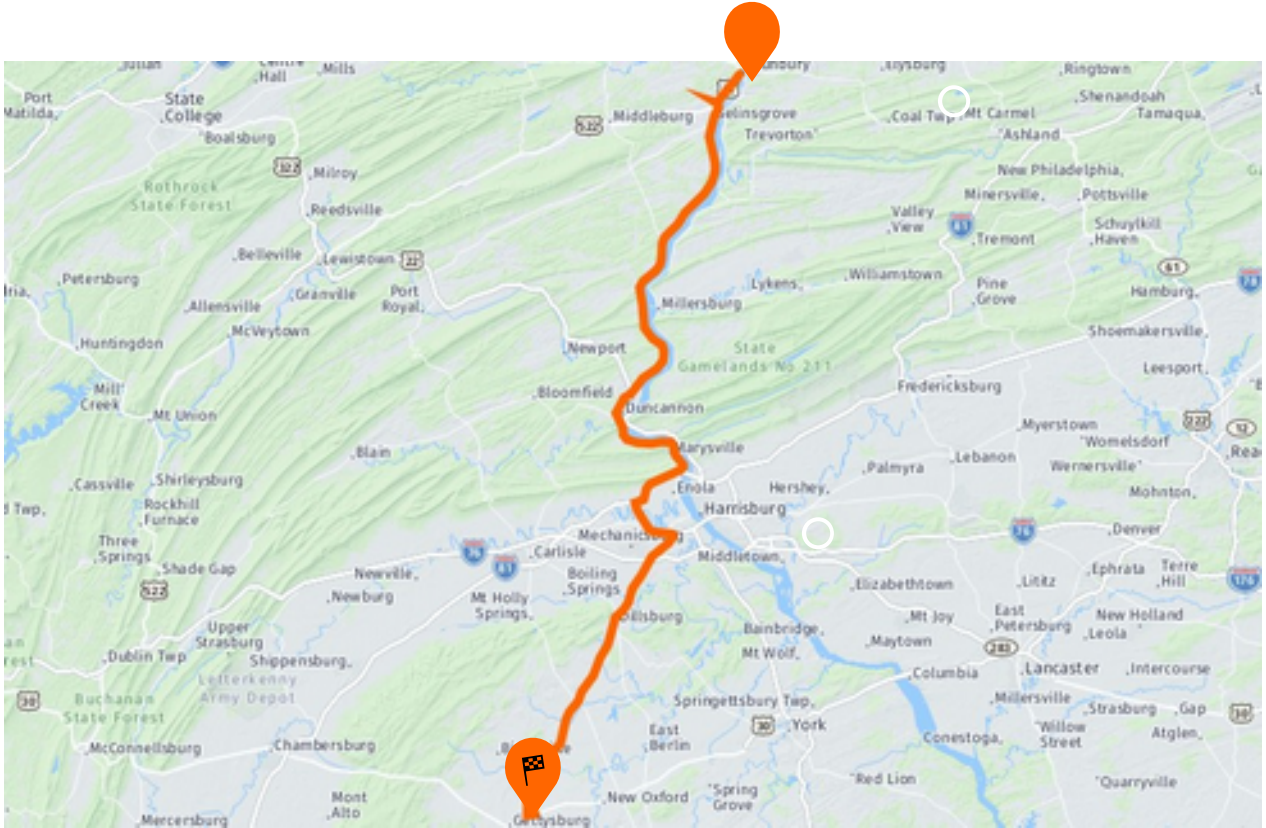

Head toward York Rd on Cavalry Field Rd

- ↶ Turn left onto York Rd (US-30) 1 mi / 1m

- ↷ Turn right onto Shealer Rd 1.1 mi / 2m

↑	Continue on Boyds School Rd	1.3 mi / 2m
---	-----------------------------	-------------

↑ Take ramp onto State St (PA-61) 0.7 mi / 1m

↗ Take ramp onto N Susquehanna Trl (US-11 N/US-15 N) toward Danville/Lewisburg 0.5 mi / 1m

↷ Turn right onto Victor Ln 0.1 mi / 1m

Arrive at Skeeter's Pit BBQ
3960 N Susquehanna Trl, Shamokin Dam PA, 17876

Your destination is on the right.

Skeeters BBQ to Battlefield H-D

92 mi / 1h 55m

skeeters_to_battlefield.gpx

© 1987–2018 HERE | Terms of use

- ↑ Start at Skeeter's Pit BBQ
3960 N Susquehanna Trl, Shamokin Dam PA, 17876 0.1 mi / 1m

Head toward N Susquehanna Trl on Victor Ln

- ↶ Turn left onto N Susquehanna Trl (US-15) 3.5 mi / 7m

- ↑ Take ramp onto US-11 S/US-15 S toward Harrisburg 45 mi / 57m

↑ Take ramp onto I-81 S toward Carlisle 5.2 mi / 5m