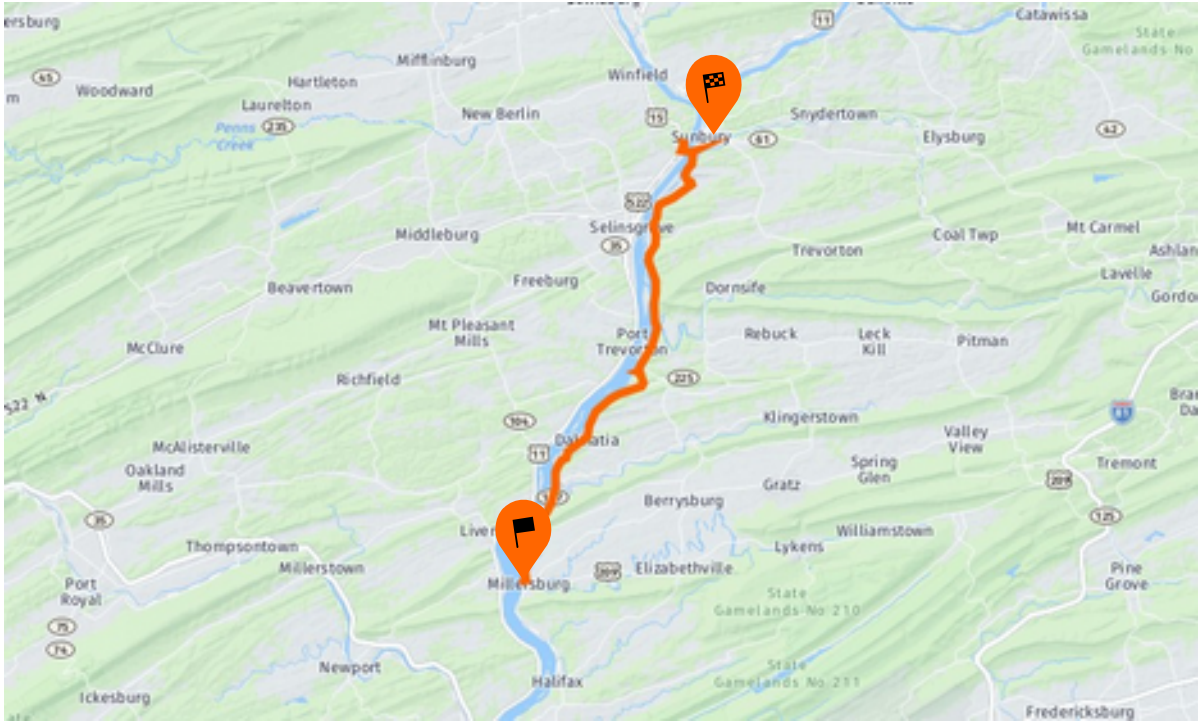

Head toward York Rd on Cavalry Field Rd

- ↶ Turn left onto York Rd (US-30) 1 mi / 1m

- ↷ Turn right onto Shealer Rd 1.1 mi / 2m

↑	Continue on Boyds School Rd	1.3 mi / 2m
---	-----------------------------	-------------

↷		
---	--	--

Millersburg Ferry to Skeeters BBQ

28 mi / 41m

[millersburgferry_to_skeeters.gpx](#)

© 1987–2018 HERE | Terms of use

- ↑
●
 Start at Millersburg Ferry
 12 North St, Millersburg PA, 17061 0.1 mi / 1m
- Head toward Front St on North St

↑ Take ramp onto State St (PA-61) 0.7 mi / 1m

↗ Take ramp onto N Susquehanna Trl (US-11 N/US-15 N) toward Danville/Lewisburg 0.5 mi / 1m

↷ Turn right onto Victor Ln 0.1 mi / 1m

Arrive at Skeeter's Pit BBQ
3960 N Susquehanna Trl, Shamokin Dam PA, 17876

Head toward N Susquehanna Trl on Victor Ln

- ↶ Turn left onto N Susquehanna Trl (US-15) 3.5 mi / 7m

- ↑ Take ramp onto US-11 S/US-15 S toward Harrisburg 45 mi / 57m

↑ Take ramp onto I-81 S toward Carlisle 5.2 mi / 5m