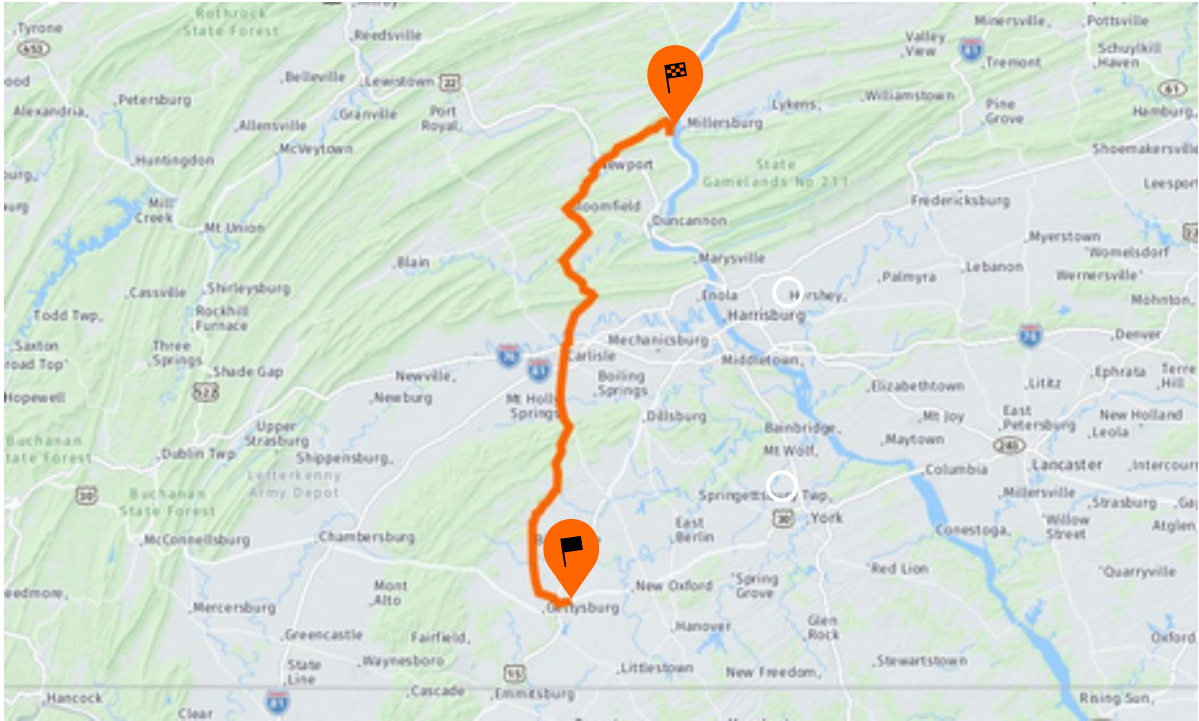

Battlefield H-D to Millersburg Ferry

66 mi / 1h 56m

[battlefield_to_millersburgferry.gpx](#)

© 1987–2018 HERE | Terms of use

20 mi

- ↑ Start at 21 Cavalry Field Rd
 21 Cavalry Field Rd, Gettysburg PA, 17325 0.1 mi / 1m

Head toward York Rd on Cavalry Field Rd

- ↶ Turn left onto York Rd (US-30) 1 mi / 1m

- ↷ Turn right onto Shealer Rd 1.1 mi / 2m

↑	Continue on Boyds School Rd	1.3 mi / 2m
---	-----------------------------	-------------

↑ Take ramp onto State St (PA-61) 0.7 mi / 1m

↗ Take ramp onto N Susquehanna Trl (US-11 N/US-15 N) toward Danville/Lewisburg 0.5 mi / 1m

↷ Turn right onto Victor Ln 0.1 mi / 1m

Arrive at Skeeter's Pit BBQ
3960 N Susquehanna Trl, Shamokin Dam PA, 17876

Head toward N Susquehanna Trl on Victor Ln

- ↶ Turn left onto N Susquehanna Trl (US-15) 3.5 mi / 7m

- ↑ Take ramp onto US-11 S/US-15 S toward Harrisburg 45 mi / 57m

↑ Take ramp onto I-81 S toward Carlisle 5.2 mi / 5m